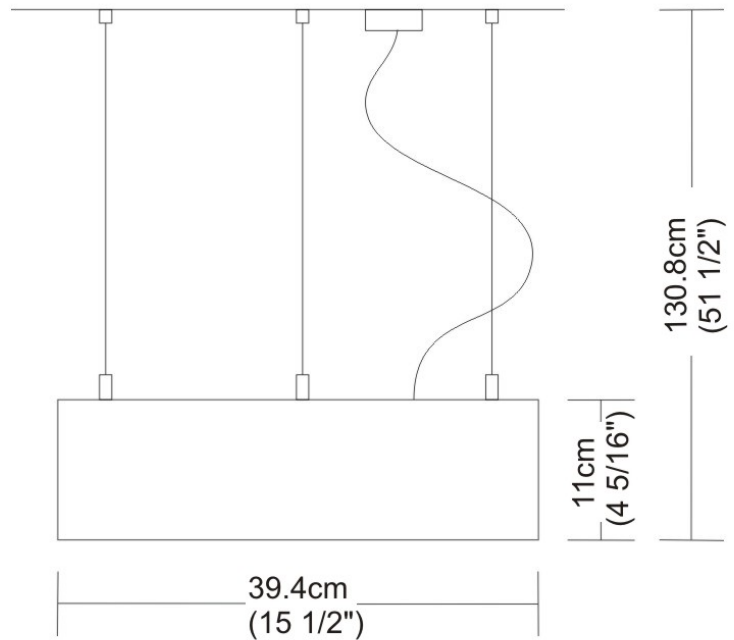

SPACE SUSPENSION

D11003

GENERAL

Series: Space
Division: Design
Mounting Type: Suspension
Mounting Location: Ceiling
Subcategory: Pendant

PHYSICAL

Shape: Square
Length (mm): 600
Length (in): 23 ½
Width (mm): 600
Width (in): 23 ½
Height (mm): 1600
Height (in): 63
Light Distribution: Direct
Weight (kg): 10.6
Weight (lbs): 23.5
Diffuser: Satin Glass
Fixture Finish: ALU
Fixture Material: Aluminum

ELECTRICAL

Number of Lamps: 1 + 1
Lamp Type: LED Retrofit / Halogen
Bulb Included: Bulb Not Included
Total Output Wattage (W): 26 / 185
Max. Wattage Per Lamp (W): 6 / 35 + 20 / 150
Lamp Base: G9
Input Voltage (V): 120

LED

OPTICAL

RATINGS AND CERTIFICATIONS

Certified By: CSA Certified to UL and CSA Standards
IP rating: IP20

PROJECT	
TYPE	
NOTES	
QUANTITY	
DATE