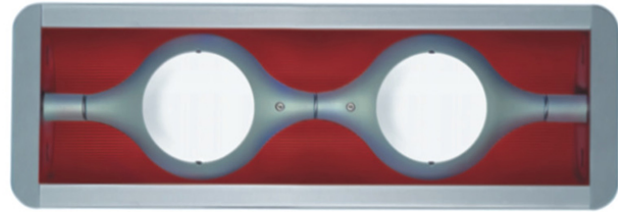

SPACE RECESSED

D96001

GENERAL

Series: Space
Brand: Milan
Division: Design
Mounting Type: Recessed
Mounting Location: Ceiling
Subcategory: Downlight

PHYSICAL

Shape: Rectangle
Length (mm): 445
Length (in): 17 1/2
Width (mm): 150
Width (in): 6
Height (mm): 89
Height (in): 3 1/2
Light Distribution: Direct
Weight (kg): 3.2
Weight (lbs): 7
Diffuser: Glass - Sold Separately
Fixture Finish: Metallic Gray
Fixture Material: Metal

ELECTRICAL

Number of Lamps: 2
Lamp Type: LED Retrofit
Lamp Shape: MR16
Bulb Included: Bulb Not Included
Total Output Wattage (W): 10
Max. Wattage Per Lamp (W): 5
Lamp Base: GU10

LED

OPTICAL

RATINGS AND CERTIFICATIONS

Certified By: CSA Certified to UL and CSA Standards
IP rating: IP20

PROJECT	_____
TYPE	_____
NOTES	_____
QUANTITY	_____
DATE	_____

150mm 6"