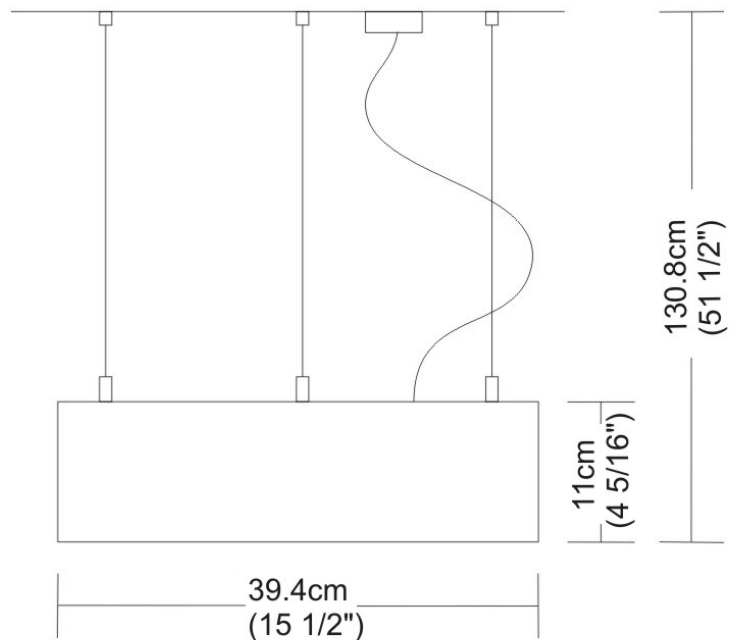

SPACE SUSPENSION

D11003

GENERAL

Series: Space
Division: Design
Mounting Type: Suspension
Mounting Location: Ceiling
Subcategory: Pendant

PHYSICAL

Shape: Square
Length (mm): 600
Length (in): 23 1/2
Width (mm): 600
Width (in): 23 1/2
Height (mm): 1600
Height (in): 63
Light Distribution: Direct
Weight (kg): 10.6
Weight (lbs): 23.5
Diffuser: Satin Glass
Fixture Finish: ALU
Fixture Material: Aluminum

ELECTRICAL

Number of Lamps: 1 + 1
Lamp Type: LED Retrofit / Halogen
Bulb Included: Bulb Not Included
Total Output Wattage (W): 26 / 185
Max. Wattage Per Lamp (W): 6 / 35 + 20 / 150
Lamp Base: G9
Input Voltage (V): 120

LED

OPTICAL

RATINGS AND CERTIFICATIONS

Certified By: CSA Certified to UL and CSA Standards
IP rating: IP20