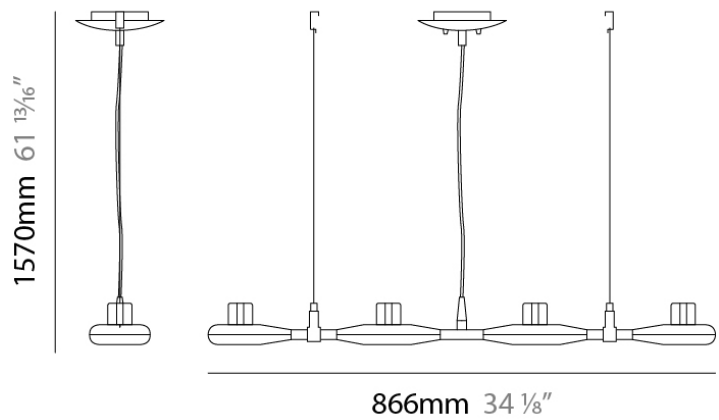

108mm 4 1/4"

1570mm 61 13/16"