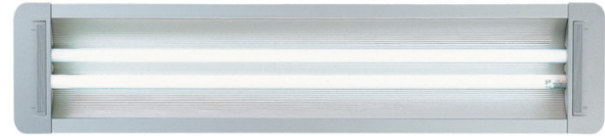

SPACE RECESSED

D96008

PROJECT

TYPE

NOTES

QUANTITY

DATE

GENERAL

Series: Space

Brand: Milan

Division: Design

Mounting Type: Recessed

Mounting Location: Ceiling

Subcategory: Downlight

PHYSICAL

Shape: Rectangle

Length (mm): 1208

Length (in): 47 ⁹/₁₆

Width (mm): 150

Width (in): 5 ⁷/₈

Height (mm): 92

Height (in): 3 ⁵/₈

Light Distribution: Direct

Weight (kg): 2.7

Weight (lbs): 6

Diffuser: Glass - Sold Separately

Fixture Material: Metal

ELECTRICAL

Number of Lamps: 2

Lamp Type: LED Retrofit / CFL

Bulb Included: Bulb Not Included

Total Output Wattage (W): 46 / 78

Max. Wattage Per Lamp (W): 23 / 39

Lamp Base: G5

Input Voltage (V): 120

LED

OPTICAL

RATINGS AND CERTIFICATIONS

Certified By: CSA Certified to UL and CSA Standards

IP rating: IP44