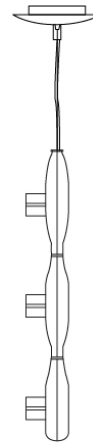

SPACE SUSPENSION

D91122

GENERAL

Series: Space
Brand: Milan
Division: Design
Mounting Type: Suspension
Mounting Location: Ceiling
Subcategory: Pendant

PHYSICAL

Shape: Abstract
Width (mm): 108
Width (in): 4 ¼
Height (mm): 730
Height (in): 28
Weight (kg): 1.4
Weight (lbs): 3
Fixture Finish: Metallic Gray
Fixture Material: Aluminum

ELECTRICAL

Number of Lamps: 3
Lamp Type: LED Retrofit
Lamp Shape: T4
Bulb Included: Bulb Not Included
Total Output Wattage (W): 9
Max. Wattage Per Lamp (W): 3
Lamp Base: G9
Input Voltage (V): 120

LED

OPTICAL

RATINGS AND CERTIFICATIONS

Certified By: CSA Certified to UL and CSA Standards
IP rating: IP20

PROJECT
TYPE
NOTES
QUANTITY
DATE

108mm 4 ¼"

730mm 28 ¾"