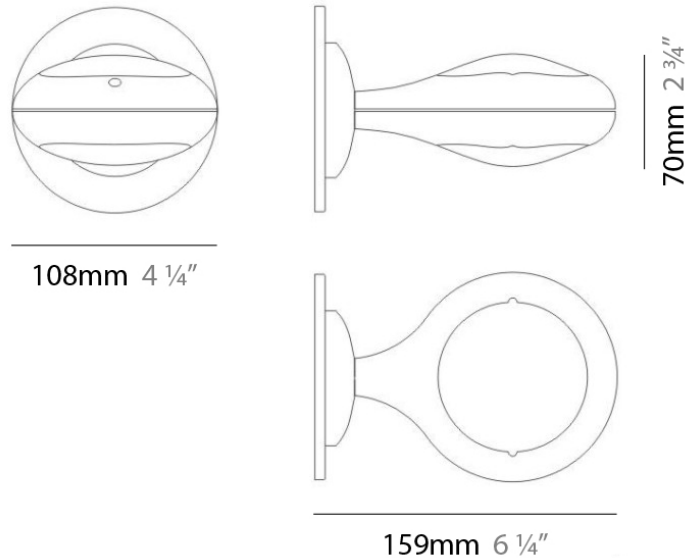

D93050

PROJECT	
TYPE	
NOTES	
QUANTITY	
DATE	

GENERAL

Series: Space
Brand: Milan
Division: Design
Mounting Type: Surface
Mounting Location: Wall
Subcategory: Up/Down Light

PHYSICAL

Shape: Oblong
Diameter (mm): 108
Diameter (in): 4 ¼
Height (mm): 70
Height (in): 2 ¾
Extension (mm): 159
Extension (in): 6 ¼
Light Distribution: Direct / Indirect
Weight (kg): 1.4
Weight (lbs): 3
Diffuser: Glass sold Separately
Fixture Finish: Metallic Gray
Fixture Material: Glass / Aluminum

ELECTRICAL

Number of Lamps: 1
Lamp Type: LED Retrofit
Lamp Shape: T4
Bulb Included: Bulb Not Included
Total Output Wattage (W): 3
Max. Wattage Per Lamp (W): 3
Lamp Base: G9
Input Voltage (V): 120

LED

OPTICAL

RATINGS AND CERTIFICATIONS

Certified By: CSA Certified to UL and CSA Standards
IP rating: IP20