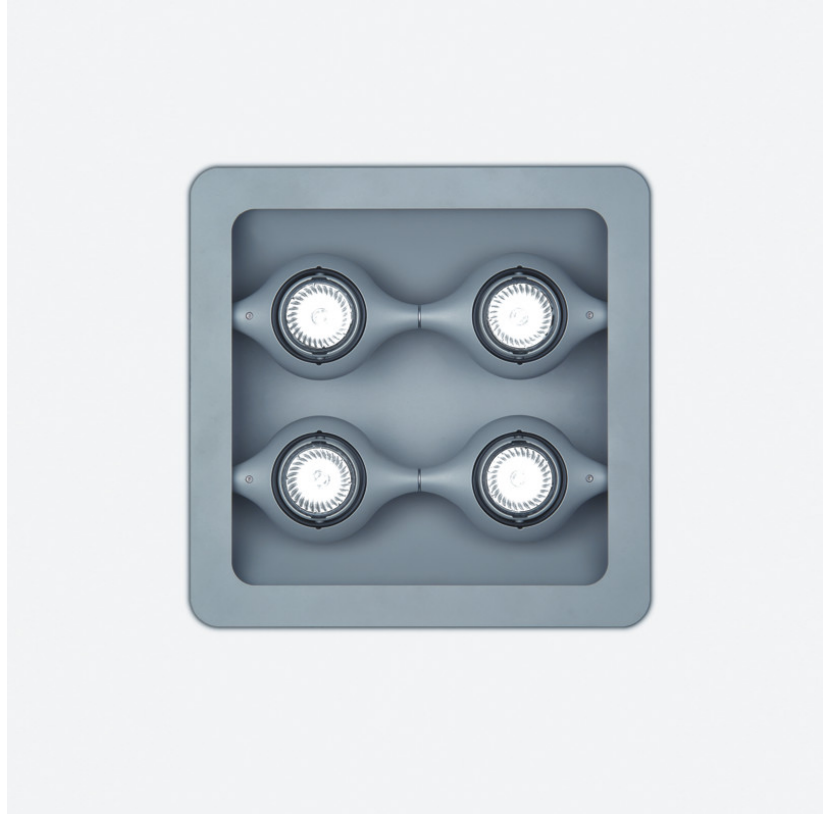

SPACE RECESSED

D96006

PROJECT	
TYPE	
NOTES	
QUANTITY	
DATE	

GENERAL

Series: Space
Brand: Milan
Division: Design
Mounting Type: Recessed
Mounting Location: Ceiling
Subcategory: Downlight

PHYSICAL

Shape: Square
Length (mm): 387
Length (in): 15 1/4
Width (mm): 387
Width (in): 15 1/4
Height (mm): 89
Height (in): 3 1/2
Light Distribution: Direct
Weight (kg): 3.2
Weight (lbs): 7
Diffuser: Glass - Sold Separately
Fixture Finish: Metallic Gray
Fixture Material: Metal

ELECTRICAL

Number of Lamps: 4
Lamp Type: LED Retrofit
Lamp Shape: MR16
Bulb Included: Bulb Not Included
Total Output Wattage (W): 20
Max. Wattage Per Lamp (W): 5
Lamp Base: GU10
Housing: Non - IC rated remodel housing is for use in non - insulated areas or where insulation is at least 3
Input Voltage (V): 120

LED

OPTICAL

RATINGS AND CERTIFICATIONS

Certified By: CSA Certified to UL and CSA Standards
IP rating: IP20