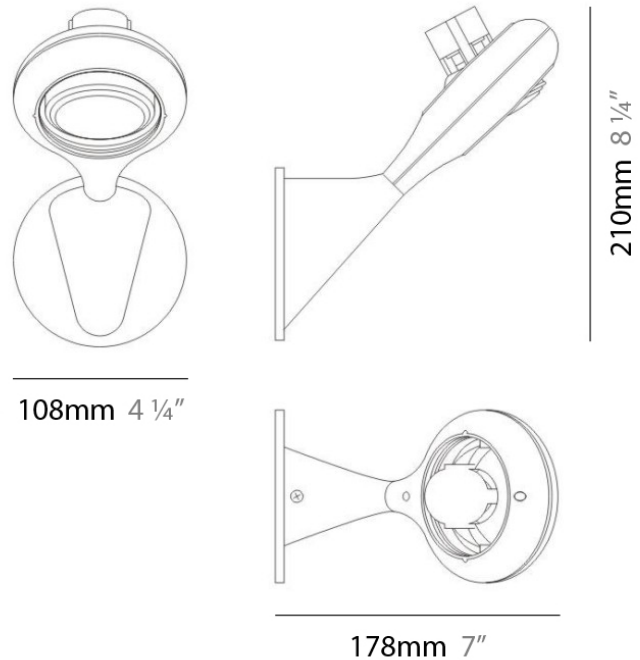

SPACE SURFACE

D93052

PROJECT	
TYPE	
NOTES	
QUANTITY	
DATE	

GENERAL

Series: Space
Brand: Milan
Division: Design
Mounting Type: Surface
Mounting Location: Wall
Subcategory: Downlight

PHYSICAL

Shape: Oblong
Diameter (mm): 108
Diameter (in): 4 ¼
Height (mm): 178
Height (in): 7
Extension (mm): 178
Extension (in): 7
Light Distribution: Direct
Weight (kg): 1.4
Weight (lbs): 3
Diffuser: Glass - Sold Separately
Fixture Finish: Metallic Gray
Fixture Material: Glass / Aluminum

ELECTRICAL

Number of Lamps: 1
Lamp Type: LED Retrofit
Lamp Shape: MR20
Bulb Included: Bulb Not Included
Total Output Wattage (W): 8
Max. Wattage Per Lamp (W): 8
Lamp Base: GU10
Input Voltage (V): 120

LED

OPTICAL

RATINGS AND CERTIFICATIONS

Certified By: CSA Certified to UL and CSA Standards
IP rating: IP20