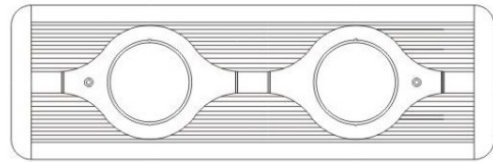

SPACE RECESSED

D96001

GENERAL

Series: Space
Brand: Milan
Division: Design
Mounting Type: Recessed
Mounting Location: Ceiling
Subcategory: Downlight

PHYSICAL

Shape: Rectangle
Length (mm): 445
Length (in): 17 1/2
Width (mm): 150
Width (in): 6
Height (mm): 89
Height (in): 3 1/2
Light Distribution: Direct
Weight (kg): 3.2
Weight (lbs): 7
Diffuser: Glass - Sold Separately
Fixture Finish: Metallic Gray
Fixture Material: Metal

ELECTRICAL

Number of Lamps: 2
Lamp Type: LED Retrofit
Lamp Shape: MR16
Bulb Included: Bulb Not Included
Total Output Wattage (W): 10
Max. Wattage Per Lamp (W): 5
Lamp Base: GU10

LED

OPTICAL

RATINGS AND CERTIFICATIONS

Certified By: CSA Certified to UL and CSA Standards
IP rating: IP20

PROJECT	_____
TYPE	_____
NOTES	_____
QUANTITY	_____
DATE	_____

150mm 6"