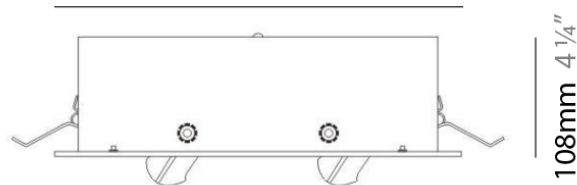

387mm 15 1/4"