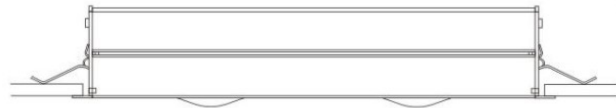

89mm 3 1/2"

445mm 17 1/2"