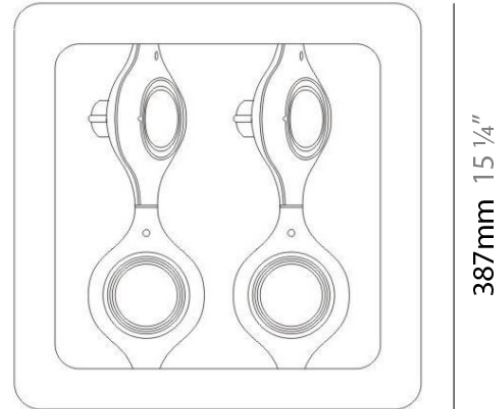

SPACE RECESSED

D96006

PROJECT	
TYPE	
NOTES	
QUANTITY	
DATE	

GENERAL

Series: Space
Brand: Milan
Division: Design
Mounting Type: Recessed
Mounting Location: Ceiling
Subcategory: Downlight

PHYSICAL

Shape: Square
Length (mm): 387
Length (in): 15 1/4
Width (mm): 387
Width (in): 15 1/4
Height (mm): 89
Height (in): 3 1/2
Light Distribution: Direct
Weight (kg): 3.2
Weight (lbs): 7
Diffuser: Glass - Sold Separately
Fixture Finish: Metallic Gray
Fixture Material: Metal

ELECTRICAL

Number of Lamps: 4
Lamp Type: LED Retrofit
Lamp Shape: MR16
Bulb Included: Bulb Not Included
Total Output Wattage (W): 20
Max. Wattage Per Lamp (W): 5
Lamp Base: GU10
Housing: Non - IC rated remodel housing is for use in non - insulated areas or where insulation is at least 3
Input Voltage (V): 120

LED

OPTICAL

RATINGS AND CERTIFICATIONS

Certified By: CSA Certified to UL and CSA Standards
IP rating: IP20